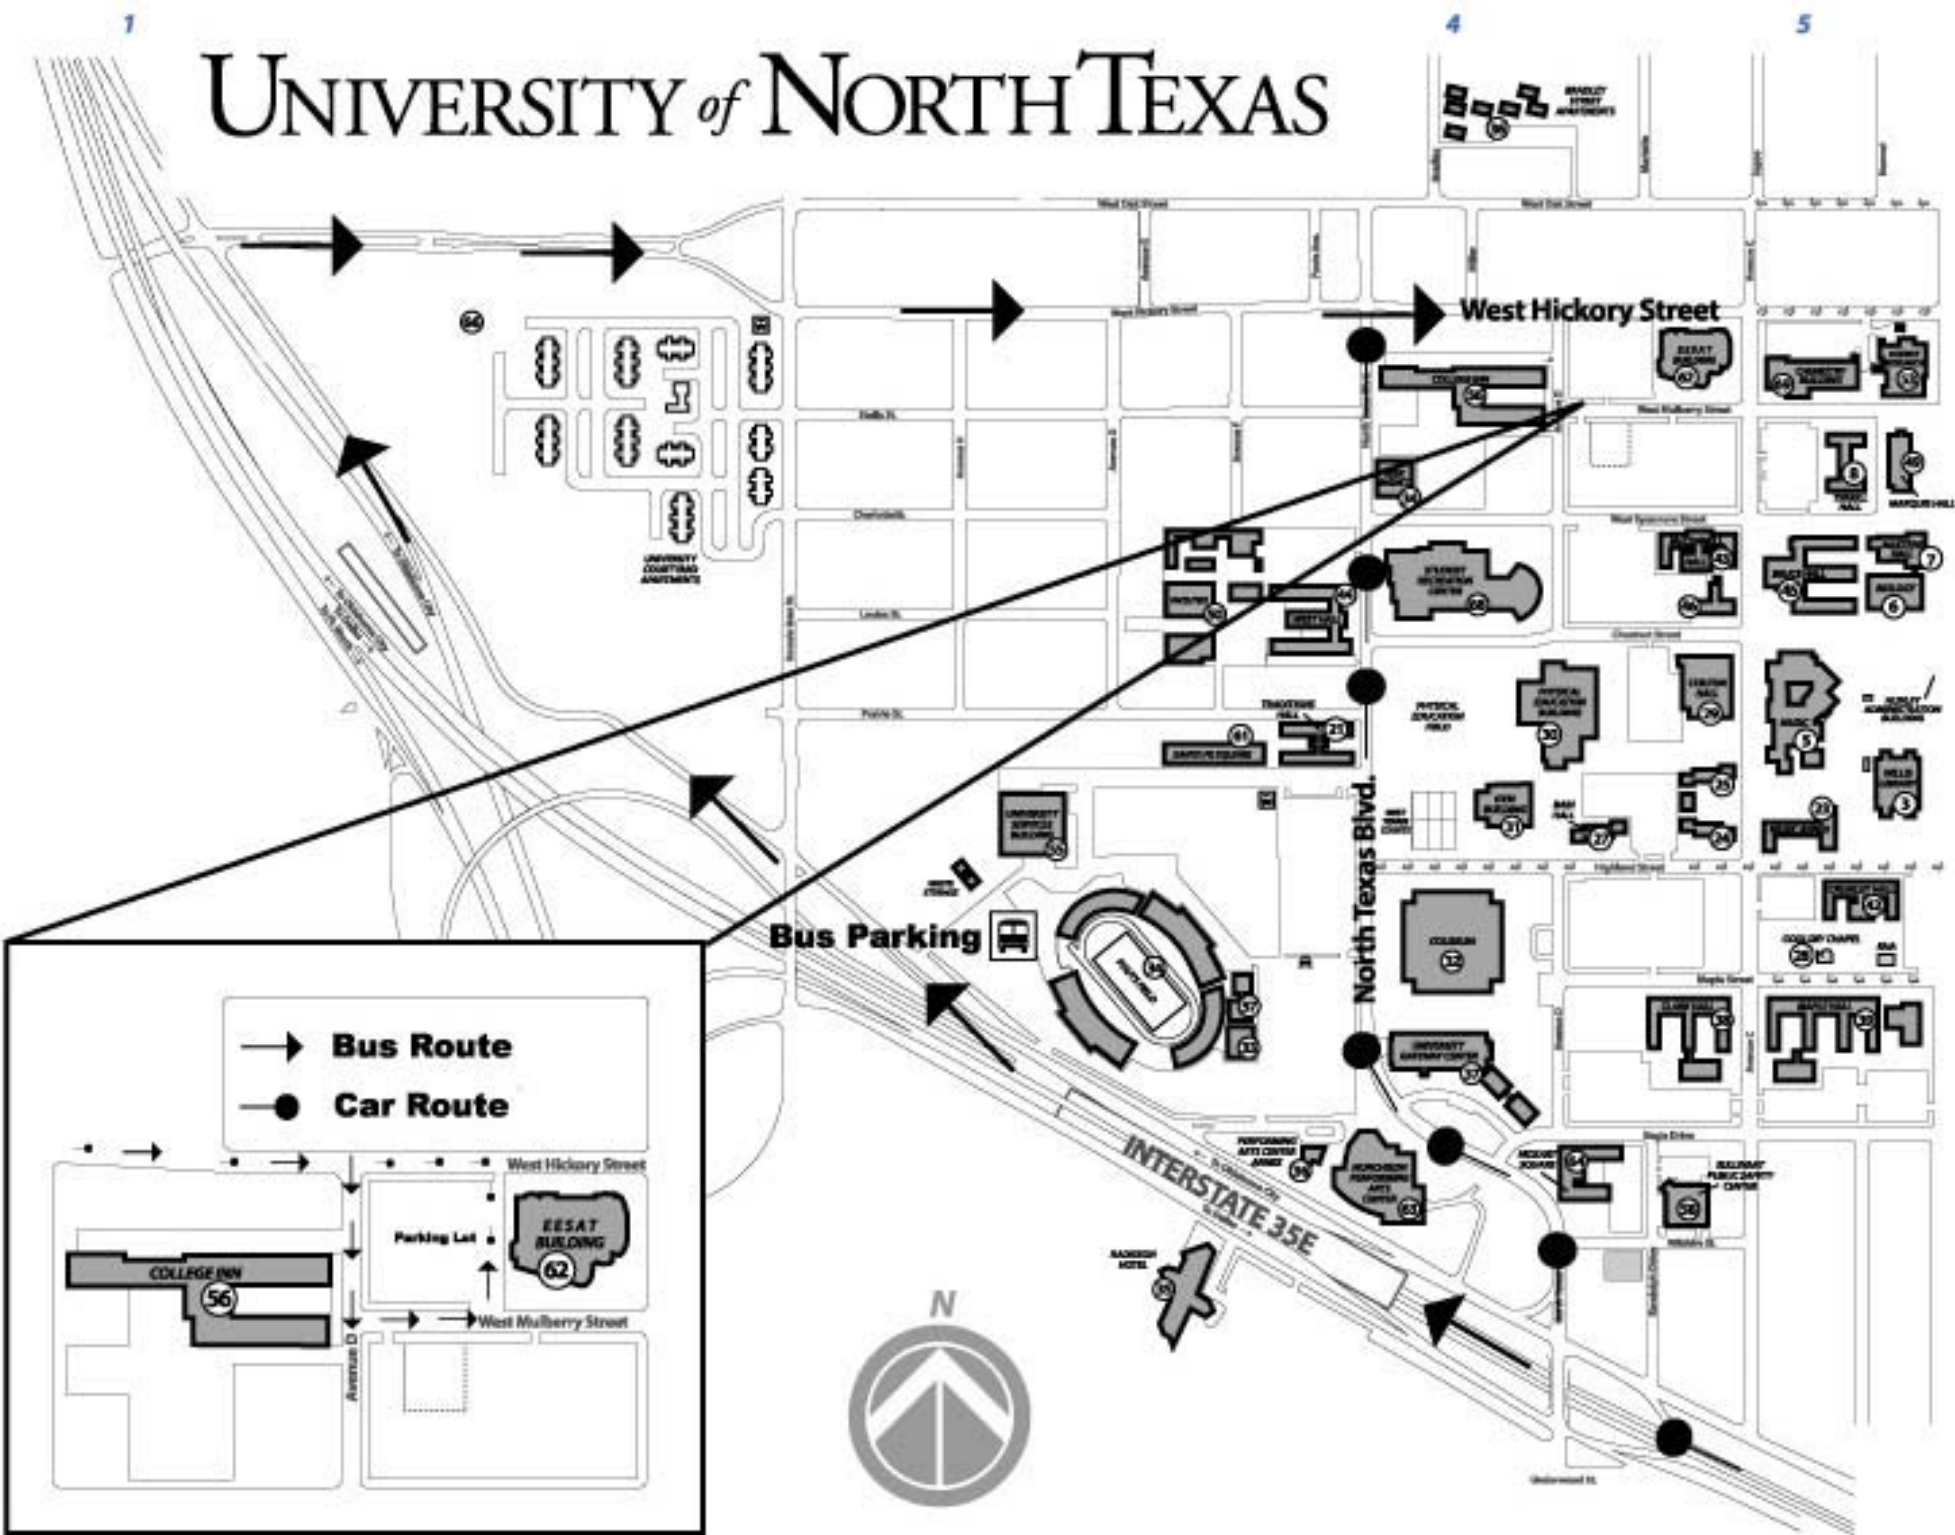

UNIVERSITY of NORTH TEXAS

- → Bus Route
- Car Route